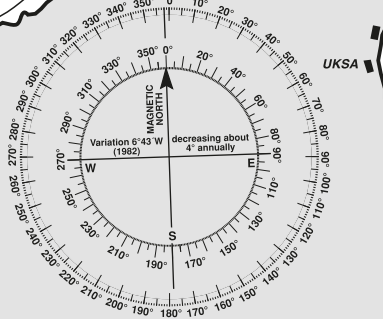

# CENTRAL SOLENT RACING CHART

- KEY**
- ⊕ Special Racing Mark
  - ⊙ Cardinal Navigation Buoy
  - ▢ Green Navigation Buoy
  - ▣ Red Navigation Buoy
  - ⊕ Buoy Bounding
  - ⊕ Precautionary Area
  - ⊕ Mooring Buoy

Single symbols in box  
Two digits adjacent

**SCALE - NAUTICAL MILES**

While every care has been taken in the preparation of this chart no liability can be accepted for any loss or damage arising from any error or inaccuracy.

**ORDER REF: CCCA**  
© Roberts Charts 2012