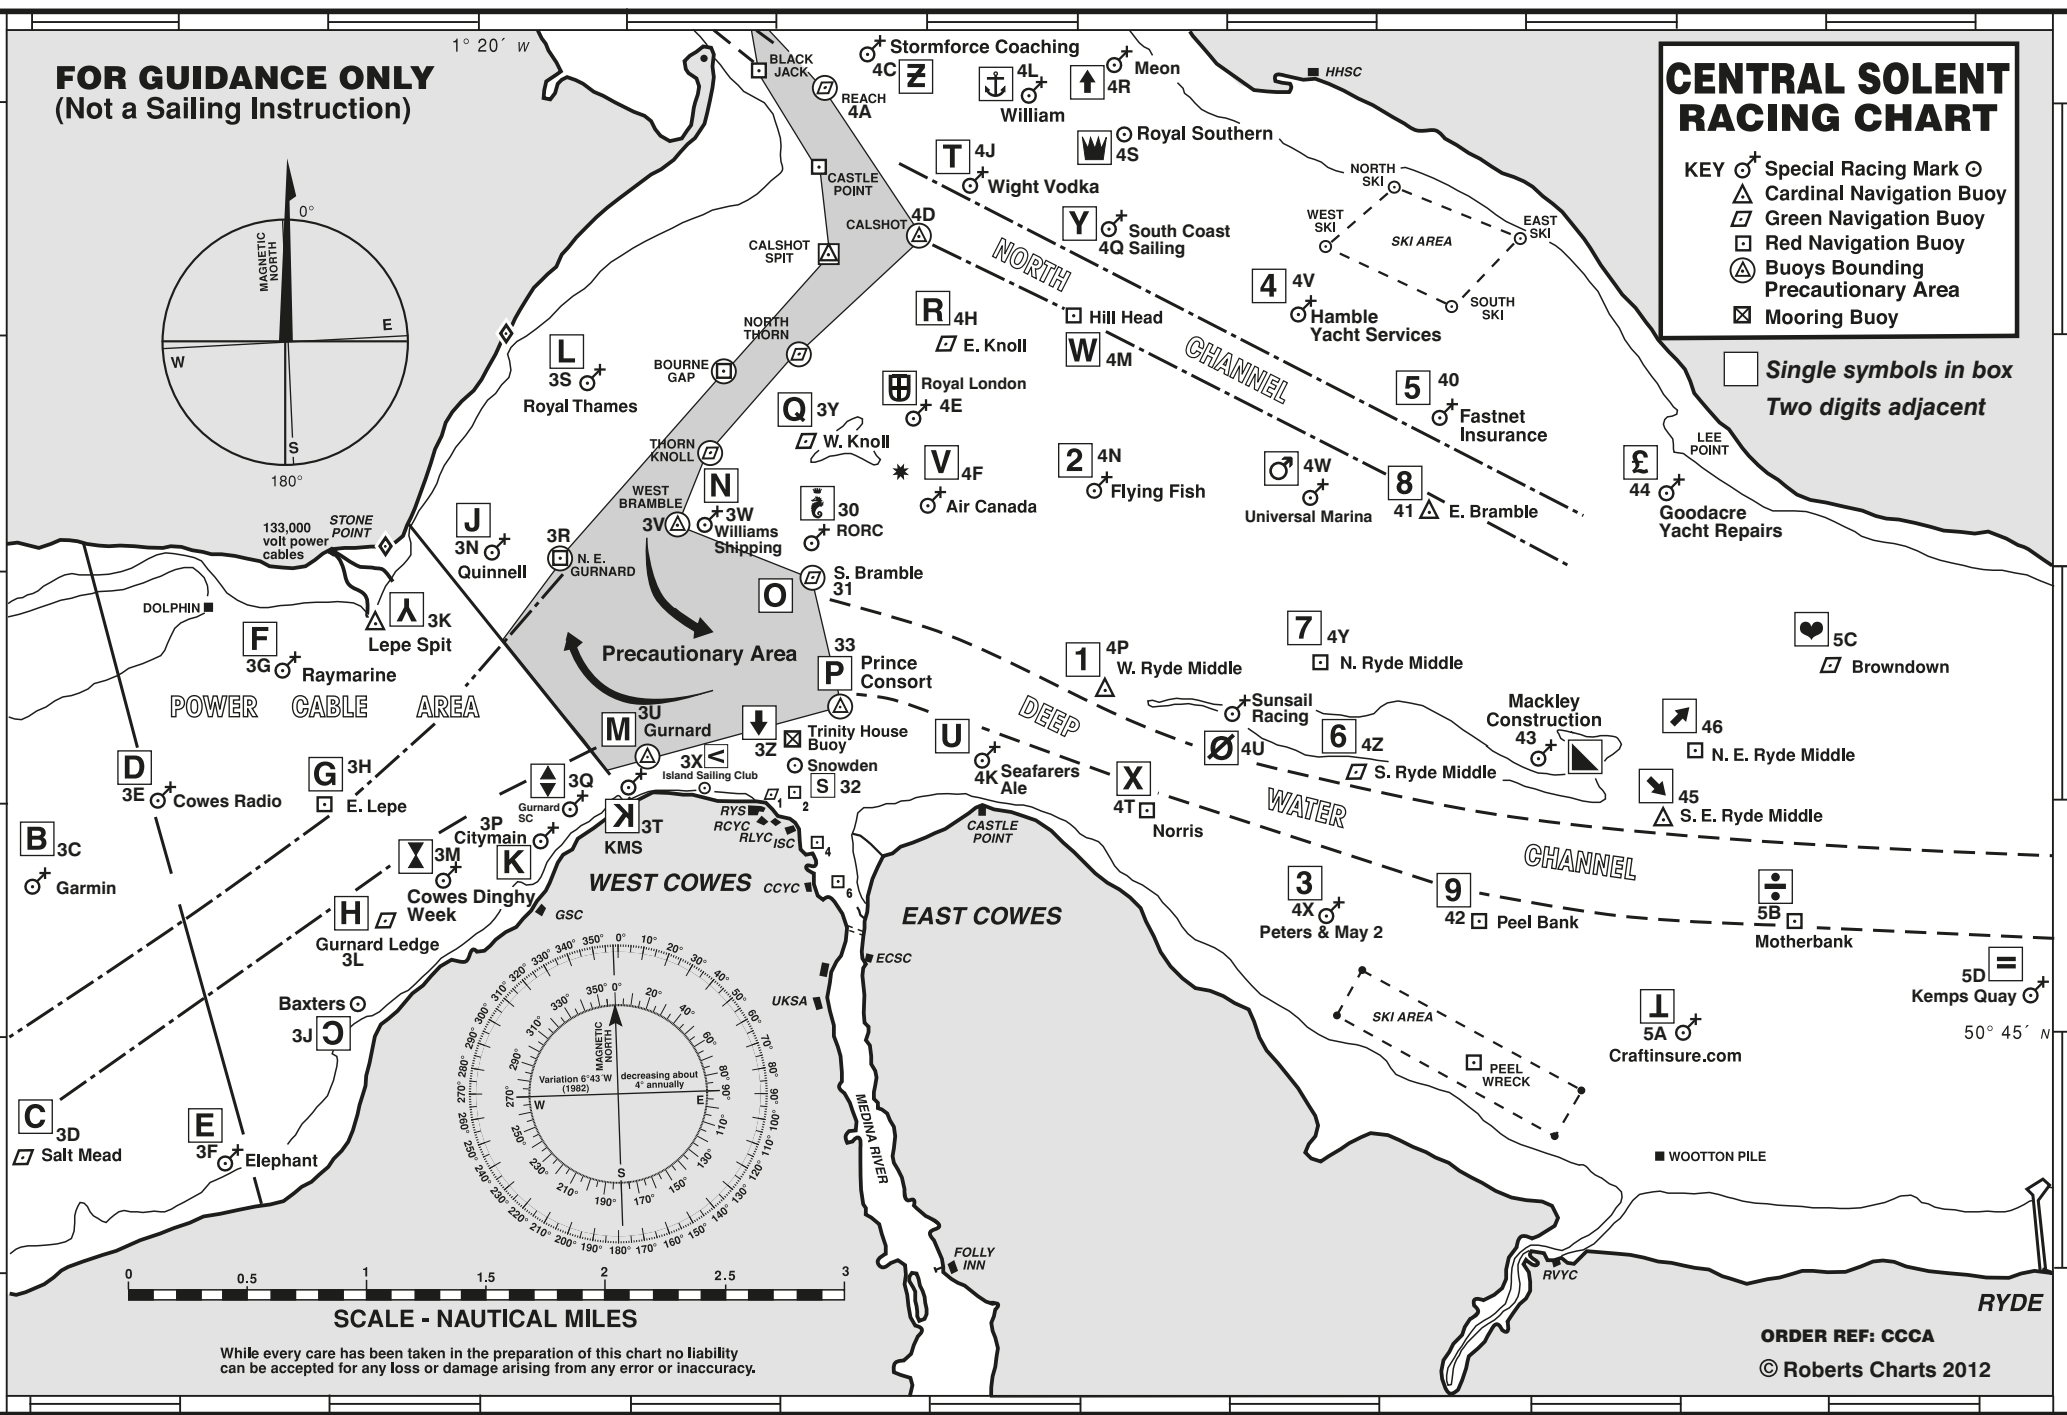

**FOR GUIDANCE ONLY**  
(Not a Sailing Instruction)

# CENTRAL SOLENT RACING CHART

- KEY**
- ⊕ Special Racing Mark
  - ⊙ Cardinal Navigation Buoy
  - ▢ Green Navigation Buoy
  - ▣ Red Navigation Buoy
  - ⊕ Buoy Bounding
  - ⊕ Precautionary Area
  - ⊕ Mooring Buoy

Single symbols in box  
Two digits adjacent

**SCALE - NAUTICAL MILES**

While every care has been taken in the preparation of this chart no liability can be accepted for any loss or damage arising from any error or inaccuracy.

**ORDER REF: CCCA**  
© Roberts Charts 2012